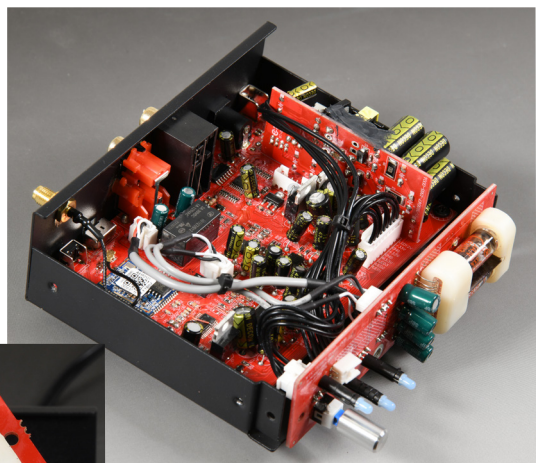

Achieving this result seemed possible to us by combining several technologies and design. That's what we did !

Using a pair of Raytheon 5703 subminiature tubes, Class'A design, the integration of a Tri-core processor, a combination of a 32-bit Dual-Core and a 120Mhz Single-Core with an independent DAC Wolfson WM8740, 24- Bit / 192 kHz and finally the integration of a High definition codec allowing restore the smallest details of the music.

The resulting sound reproduction is astounding, respecting the requirements of audiophiles and recalling the warm musicality that vinyl lovers cherish.

HD files pass easily through WTX-TUBES and become more precise and balanced thanks to the integration of the aptX HD high definition codec.

To discover as soon as possible!

Raytheon 5703 subminiature tubes are mounted on a fixed insulating support.

Les tubes subminiatures Raytheon 5703 sont montés sur un support isolant fixe

SPECIFICATIONS

L'ART DU STREAMING

Atteindre ce résultat nous a semblé possible en combinant plusieurs technologies et design. C'est ce que nous avons fait !

Utilisation d'une paire de tubes subminiatures Raytheon 5703, conception Class'A, l'intégration d'un processeur Tri-core, une combinaison d'un Dual-Core 32 bits et d'un 120Mhz Single-Core avec un DAC indépendant Wolfson WM8740, 24-Bit / 192 kHz et enfin l'intégration d'un codec haute définition permettant de restituer les moindres détails de la musique.