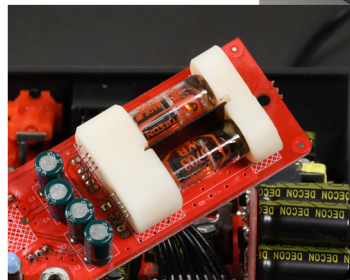

Achieving this result seemed possible to us by combining several technologies and design. That's what we did !

Using a pair of Raytheon 5703 subminiature tubes, Class'A design, the integration of a Tri-core processor, a combination of a 32-bit Dual-Core and a 120Mhz Single-Core with an independent DAC Wolfson WM8740, 24- Bit / 192 kHz and finally the integration of a High definition codec allowing restore the smallest details of the music.

The resulting sound reproduction is astounding, respecting the requirements of audiophiles and recalling the warm musicality that vinyl lovers cherish.

HD files pass easily through WTX-TUBES and become more precise and balanced thanks to the integration of the aptX HD high definition codec.

To discover as soon as possible!

Raytheon 5703 subminiature tubes are mounted on a fixed insulating support.

Les tubes subminiatures Raytheon 5703 sont montés sur un support isolant fixe

SPECIFICATIONS

L'ART DU STREAMING

Atteindre ce résultat nous a semblé possible en combinant plusieurs technologies et design. C'est ce que nous avons fait !

Utilisation d'une paire de tubes subminiatures Raytheon 5703, conception Class'A, l'intégration d'un processeur Tri-core, une combinaison d'un Dual-Core 32 bits et d'un 120Mhz Single-Core avec un DAC indépendant Wolfson WM8740, 24-Bit / 192 kHz et enfin l'intégration d'un codec haute définition permettant de restituer les moindres détails de la musique.